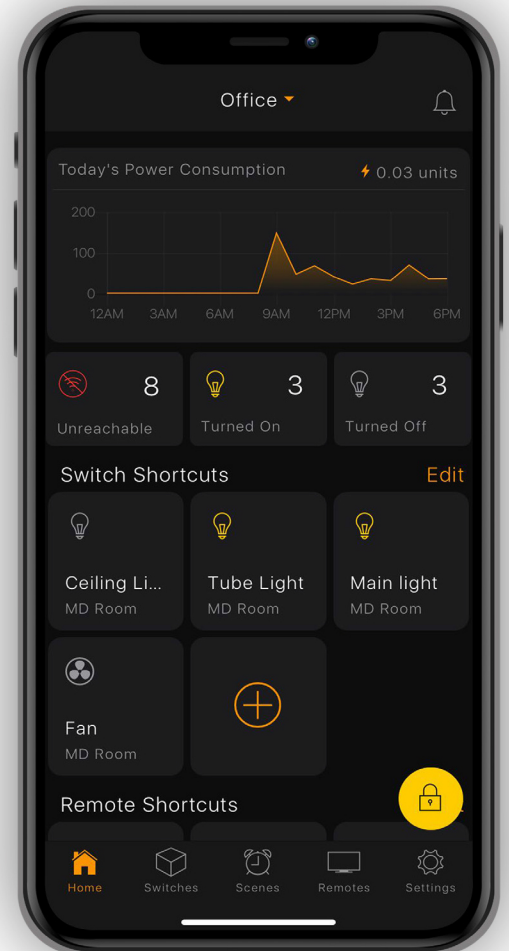

Smart Entertainment Control

Control all IR remotes with just the smartphone. Give a smart makeover to your DTH TV with new capabilities.

A Mobile App for the Beloved Master

Have complete control over the smart home with your phone. Keep an eye on your home from anywhere in the world.

The Voice Assistant

Your home's new best friend: With Amazon echo or Google assistant, use your voice as a remote to control all your appliances.

More Intelligence to your Appliances

Let your appliances customize their actions for you, without you having to play with the remotes all the time.

Seamless User Experience

The app windows easily switches between home, switches and remote tabs to enable an effortless user experience.

Power Tracking Tab

The power tracking tab on the home dashboards displays your hourly and daily power consumption in real time.

Set Schedules & Routines

Set your appliances to power on/off at preset timings, create routines for a set of appliances so they can operate in sync without manual operation.

Lock Room Capability

This feature lets the user lock any room in the house via the app, so that he'll be notified of any intrusion immediately.