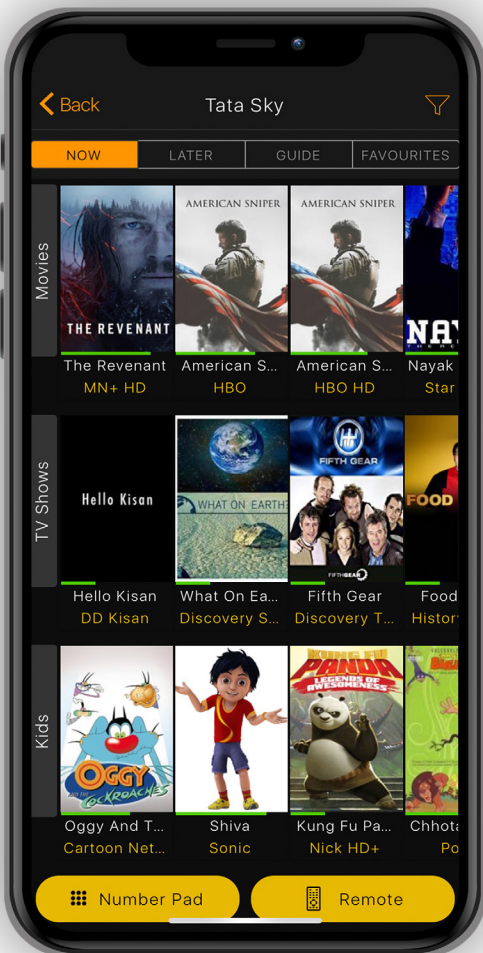

Access your TV guide inside your app. Set favorites, reminders, access streaming links on your favorite channels and programs.

VOICE INTEGRATION

Control your smart home with even greater ease. Use your **Google Assistant** or **Amazon Echo** product to operate your appliances with just your voice!