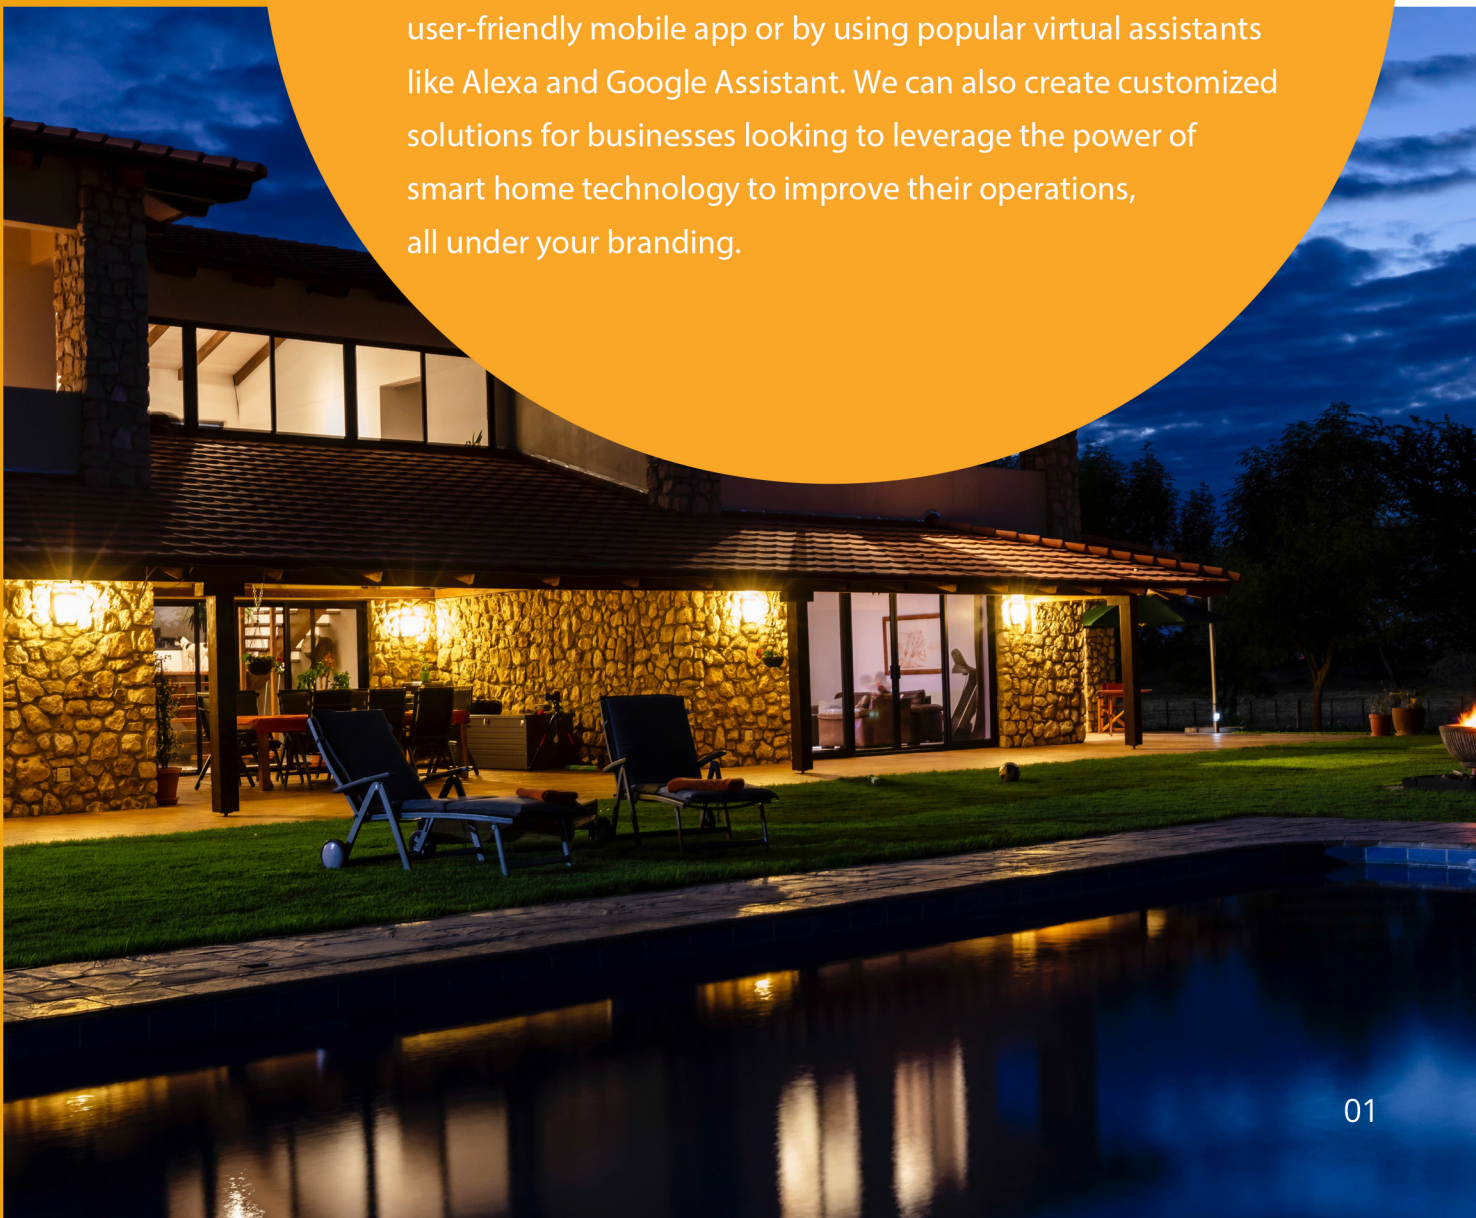

Smart Homes.

Start your brand today

SIAN specializes in providing white labelled smart home technology solutions, offering over 150 customizable products and mobile apps with voice skills. Our range of smart devices and appliances are designed to make homes more intelligent, secure, and connected, all under your brand name.

With our white labelled platform, you can offer your customers the ability to control and monitor their smart home devices through a user-friendly mobile app or by using popular virtual assistants like Alexa and Google Assistant. We can also create customized solutions for businesses looking to leverage the power of smart home technology to improve their operations, all under your branding.